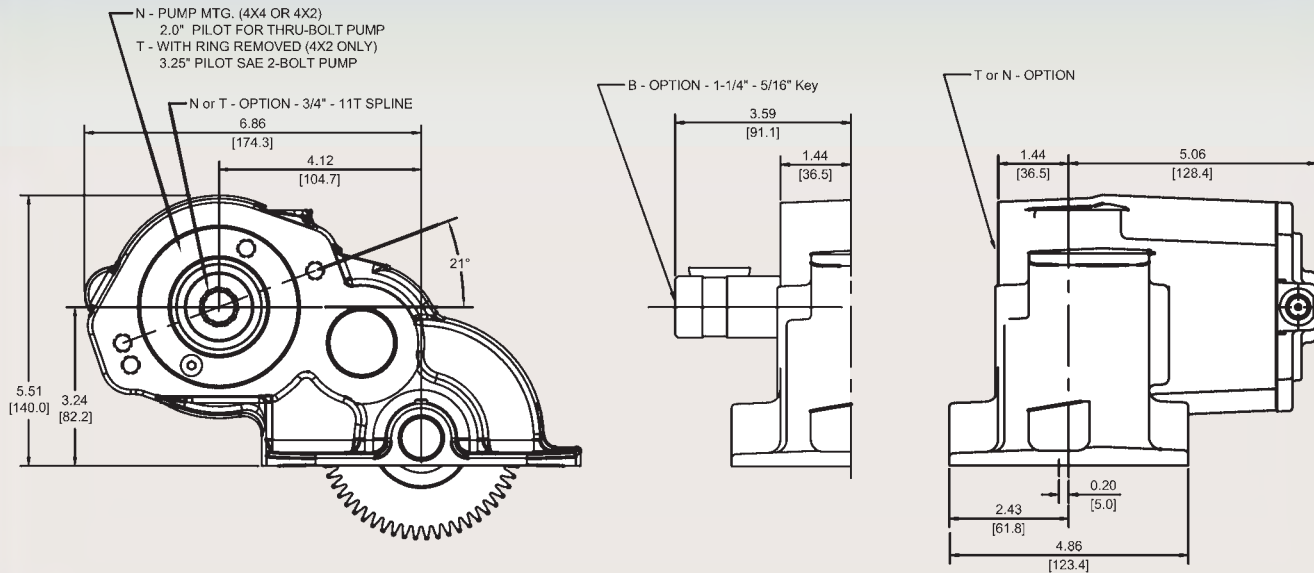

FR64 DIMENSIONS

MP05-02 Printed in the U.S.A.
© Muncie Power Products, Inc. 2005

Muncie Power Products, Inc. Member of the Interpump Hydraulics Group
General Offices and Distribution Center • P.O. Box 548 • Muncie, IN 47308-0548
(765) 284-7721 • FAX (765) 284-6991 • E-mail info@munciepower.com
Web site <http://www.munciepower.com>

Drive Products, Inc., Toronto, Exclusive Agents for Canada, ISO Certified by an Accredited Registrar