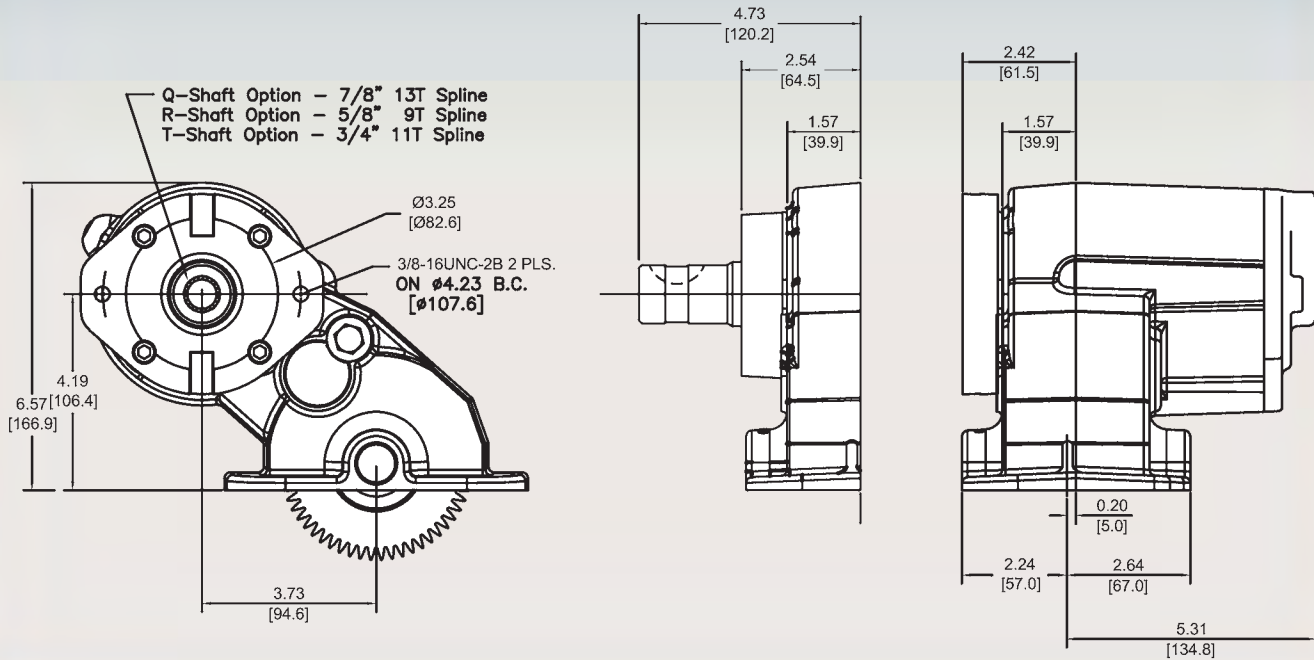

FR63 DIMENSIONS